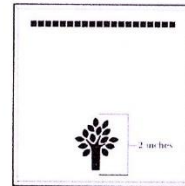

8x8 Layout #3

Artwork layout for free clipart -
ALL IMAGES APPLY TO THIS LAYOUT. All images can be used and are positioned at the bottom or top of the brick.

Number of characters is 20 per line, including spaces and punctuation. Logo height equals 2 inches.

#3A