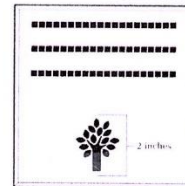

Brick Markers USA, Inc. Standard Layouts

For overall consistency and beauty to your project, clipart remains stationary regardless of how many lines used.

4x8 Layout #1

Number of characters is 20 per line, including spaces and punctuation.

4x8 Layout #2

Number of characters is 12 per line, including spaces and punctuation. Logo height equals 2 inches.

8x8 Layout #3

Artwork layout for free clipart -
ALL IMAGES APPLY TO THIS LAYOUT. All images can be used and are positioned at the bottom or top of the brick.

Number of characters is 20 per line, including spaces and punctuation. Logo height equals 2 inches.

#3A

#3B

#3C

#3D