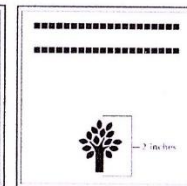

Brick Markers USA, Inc. Standard Layouts

For overall consistency and beauty to your project, clipart remains stationary regardless of how many lines used.

4x8 Layout #1

Number of characters is 20 per line, including spaces and punctuation.

4x8 Layout #2

Number of characters is 12 per line, including spaces and punctuation. Logo height equals 2 inches.

8x8 Layout #3

Artwork layout for free clipart -
ALL IMAGES APPLY TO THIS LAYOUT. All images can be used and are positioned at the bottom or top of the brick.

Number of characters is 20 per line, including spaces and punctuation. Logo height equals 2 inches.

#3A

#3B

#3C

#3D