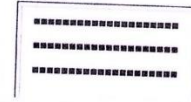

# Brick Markers USA, Inc. Standard Layouts

For overall consistency and beauty to your project, clipart remains stationary regardless of how many lines used.

## 4x8 Layout #1

Number of characters is 20 per line, including spaces and punctuation.

## 4x8 Layout #2

Number of characters is 12 per line, including spaces and punctuation. Logo height equals 2 inches.