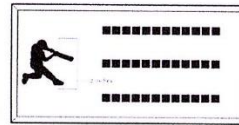

# Brick Markers USA, Inc. Standard Layouts

For overall consistency and beauty to your project, clipart remains stationary regardless of how many lines used.

## 4x8 Layout #1

Number of characters is 20 per line, including spaces and punctuation.

## 4x8 Layout #2

Number of characters is 12 per line, including spaces and punctuation. Logo height equals 2 inches.